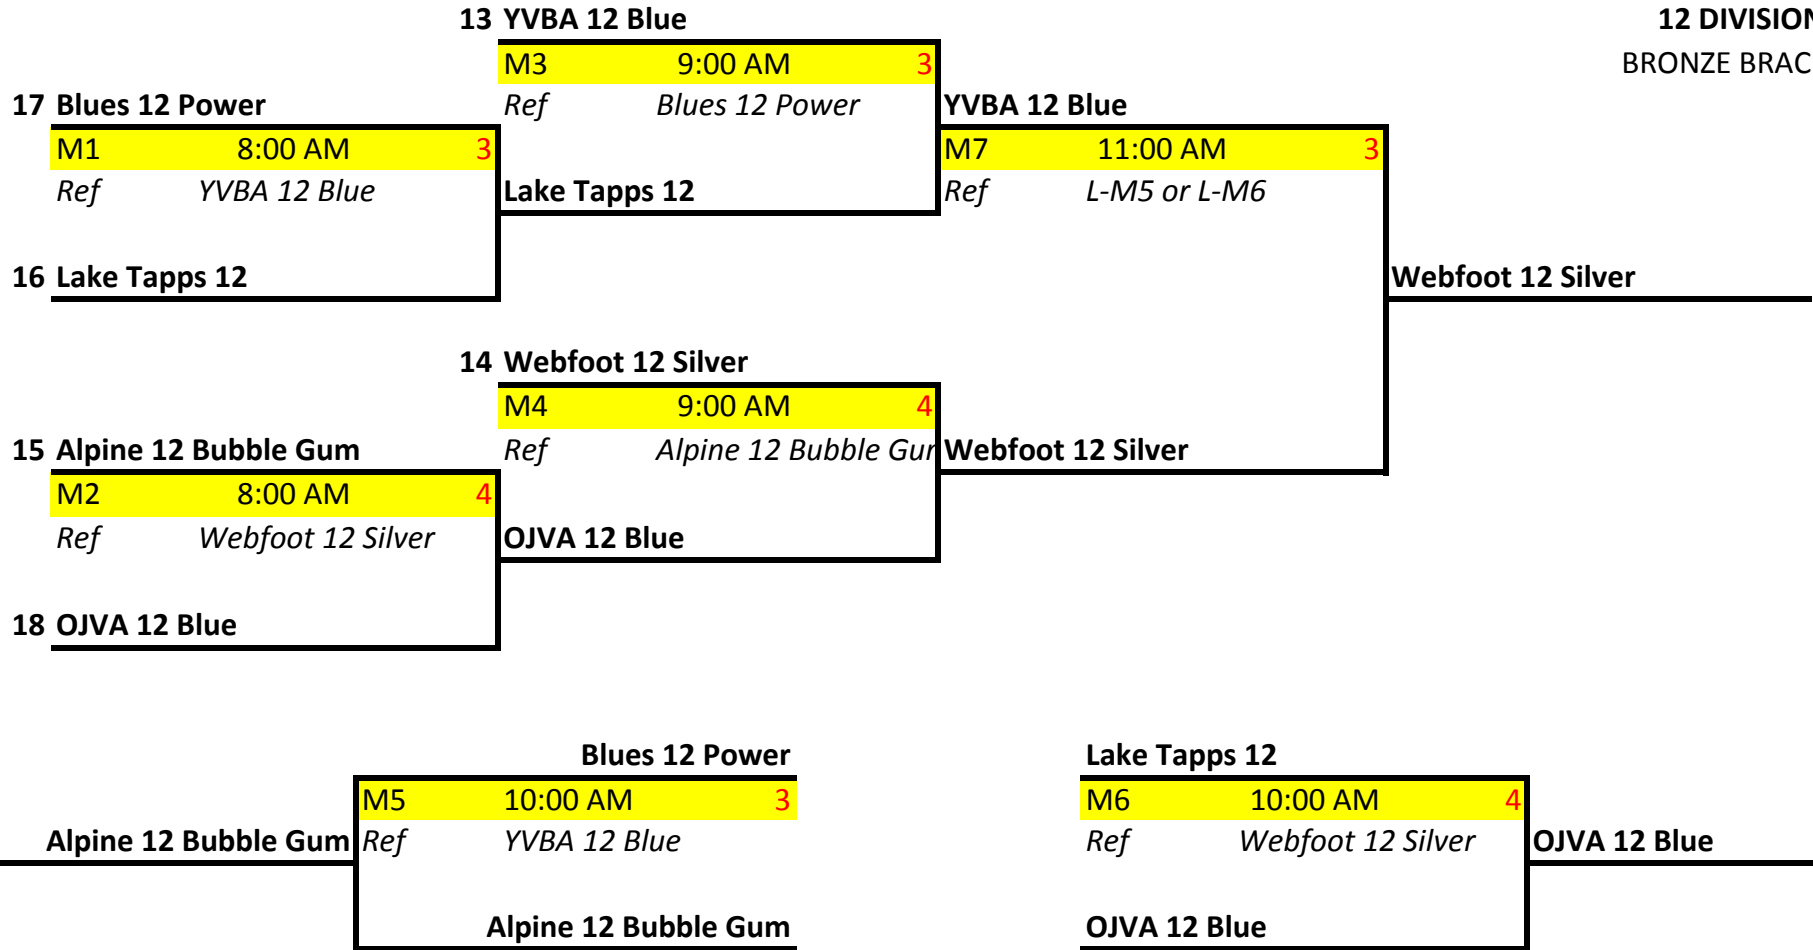

**12 DIVISION  
GOLD BRACKET**

**12 DIVISION  
SILVER BRACKET**

12 DIVISION  
BRONZE BRACKET

19 OJVA 12 White

M1 8:00 AM 15

Ref: Webfoot 12 Green

OJVA 12 White

---

21 Mt. Hood 12 Black

20 Webfoot 12 Green

M2 9:00 AM 15

Ref: OJVA 12 White

Webfoot 12 Green

---

21 Mt. Hood 12 Black

19 OJVA 12 White

M3 10:00 AM 15

Ref: Mt. Hood 12 Black

OJVA 12 White

---

20 Webfoot 12 Green