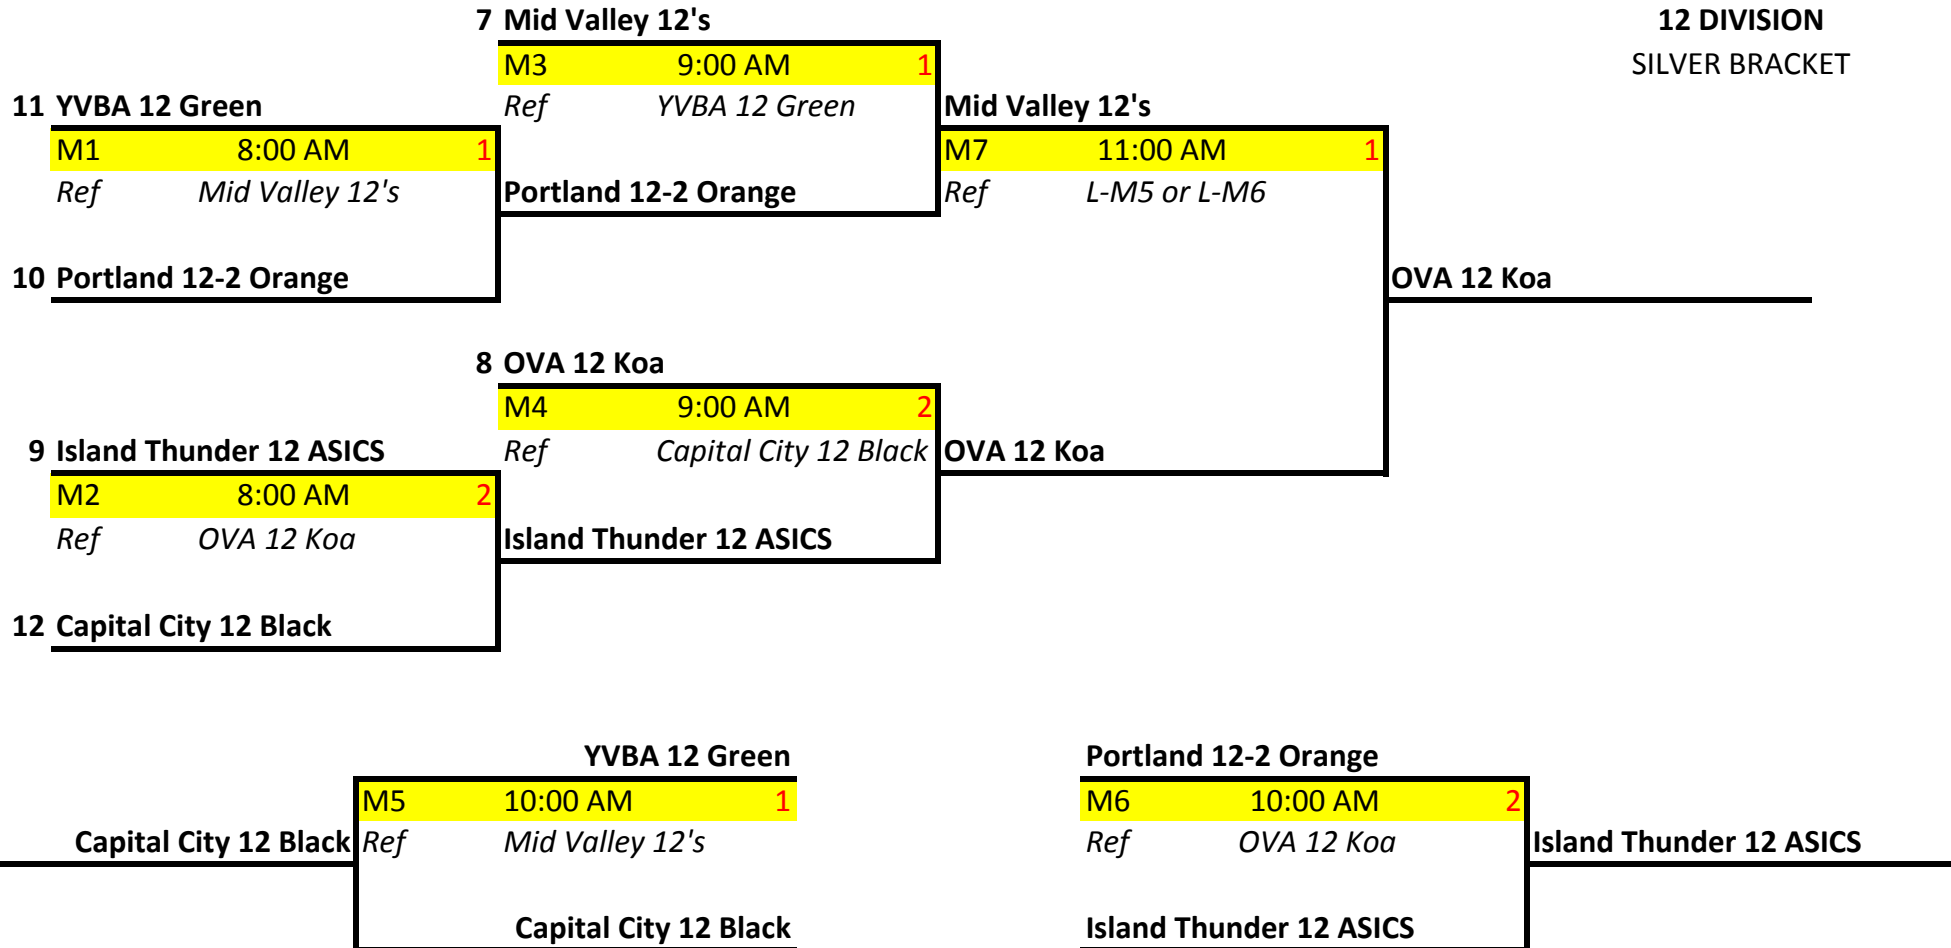

**12 DIVISION  
GOLD BRACKET**

**12 DIVISION  
SILVER BRACKET**

12 DIVISION  
BRONZE BRACKET

19 OJVA 12 White

M1 8:00 AM 15

Ref: Webfoot 12 Green

OJVA 12 White

---

21 Mt. Hood 12 Black

20 Webfoot 12 Green

M2 9:00 AM 15

Ref: OJVA 12 White

Webfoot 12 Green

---

21 Mt. Hood 12 Black

19 OJVA 12 White