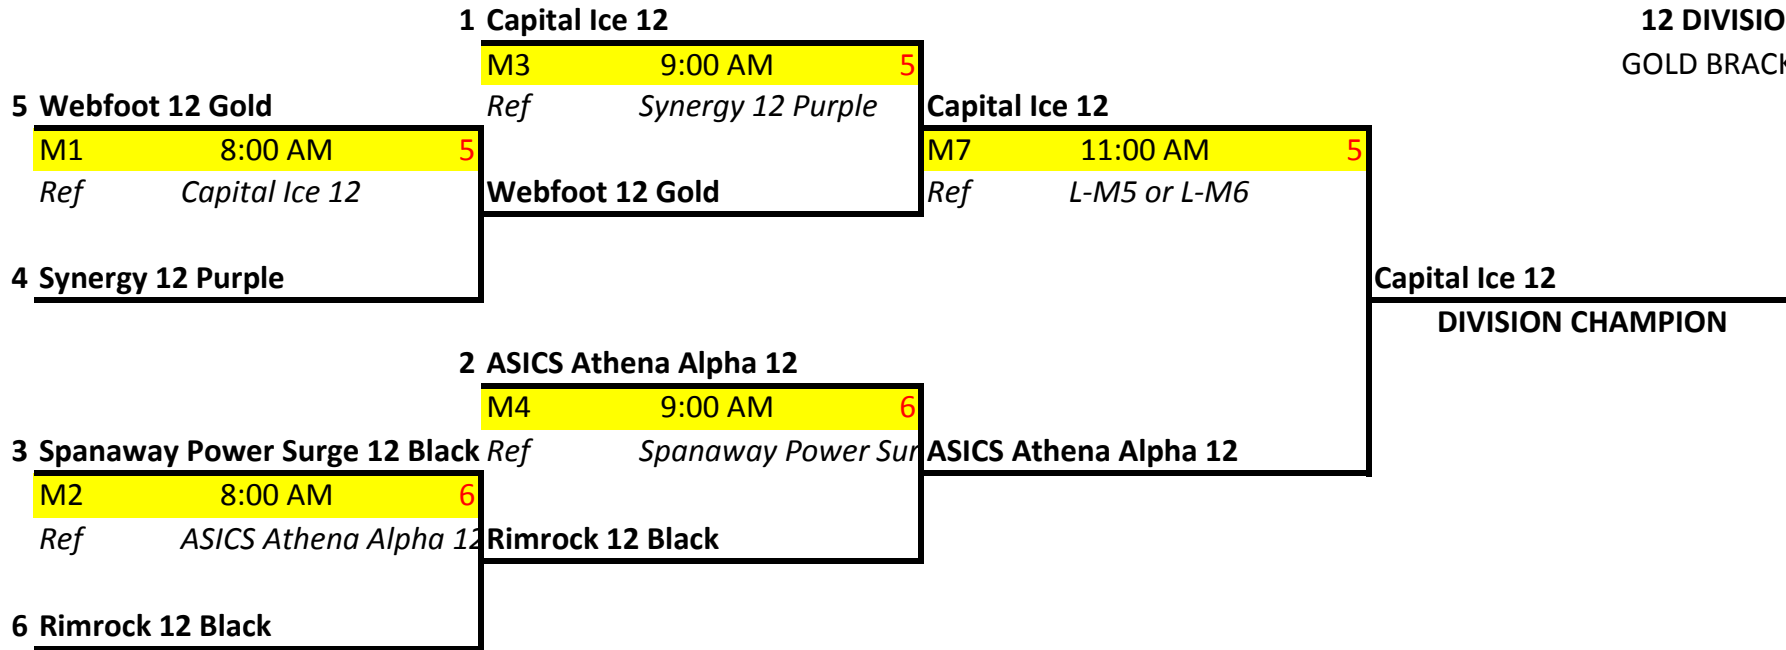

**12 DIVISION  
GOLD BRACKET**

**12 DIVISION  
SILVER BRACKET**

12 DIVISION  
BRONZE BRACKET

19 OJVA 12 White

M1 8:00 AM 15

Ref: Webfoot 12 Green

OJVA 12 White

---

21 Mt. Hood 12 Black

20 Webfoot 12 Green

M2 9:00 AM 15

Ref: OJVA 12 White

Webfoot 12 Green

---

21 Mt. Hood 12 Black

19 OJVA 12 White

M3 10:00 AM 15

Ref: Mt. Hood 12 Black

OJVA 12 White

---

20 Webfoot 12 Green