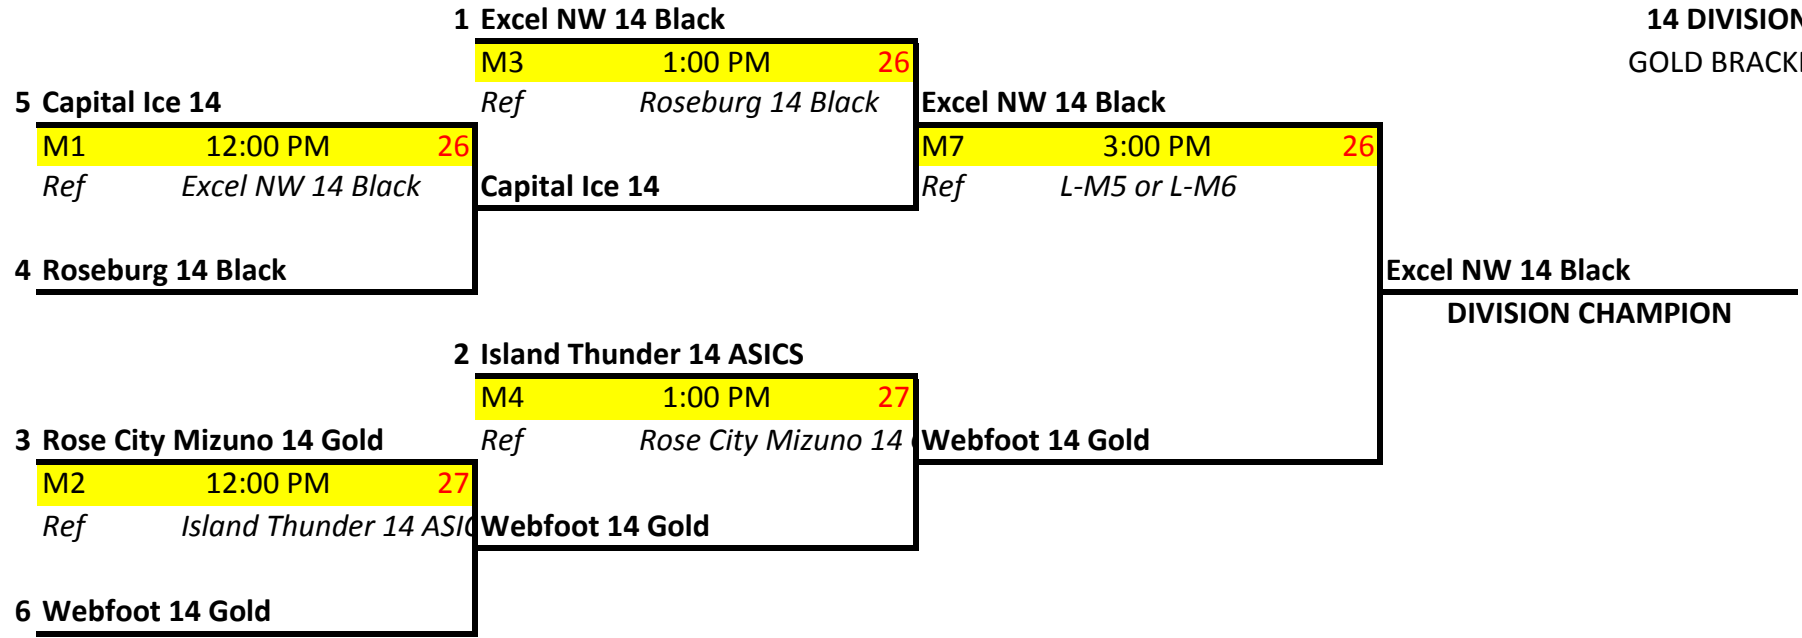

**14 DIVISION
GOLD BRACKET**

**14 DIVISION
SILVER BRACKET**

7 Rimrock 14 Black

M3 1:00 PM 16

Ref North Pacific Juniors

11 North Pacific Juniors 14 Black

M1 12:00 PM 16

Ref Rimrock 14 Black

Spanaway Power Surge 14 Black

M7 3:00 PM 16

Ref L-M5 or L-M6

Spanaway Power Surge 14 Black

10 Spanaway Power Surge 14 Black

Spanaway Power Surge 14 Black

8 Lake Tapps 14 Orange

M4 1:00 PM 17