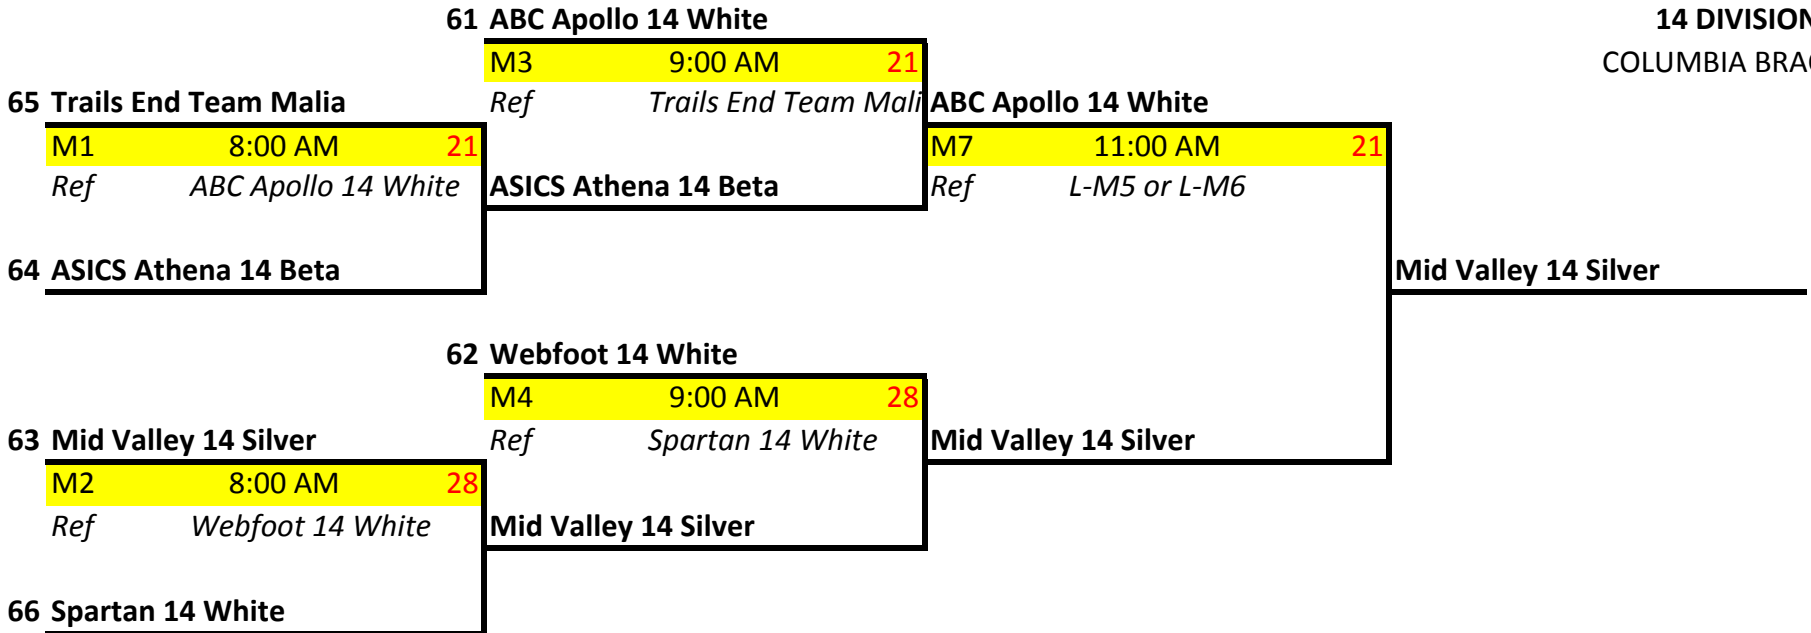

Ref OJVA 14 White

9 OJVA 14 White

M2 12:00 PM 17

Ref Lake Tapps 14 Orange

Lake Tapps 14 Orange

Mid Valley 14 Black

12 Mid Valley 14 Black

North Pacific Juniors 14 Black

M5 2:00 PM 16

Ref Spanaway Power Surge 14 Black

North Pacific Juniors 14 Black

OJVA 14 White

Rimrock 14 Black

M6 2:00 PM 17

Ref Lake Tapps 14 Orange

Mid Valley 14 Black

Mid Valley 14 Black

**14 DIVISION
BRONZE BRACKET**

**14 DIVISION
DIAMOND BRACKET**

14 DIVISION
CORVALLIS BRACKET

14 DIVISION
WILLAMETTE BRACKET

**14 DIVISION
CASCADE BRACKET**

14 DIVISION
CHINOOK BRACKET

14 DIVISION
DESCHUTES BRACKET

14 DIVISION
COLUMBIA BRACKET

14 DIVISION
PACIFIC BRACKET

67 YVBA 14 Blue

M1 8:00 AM 35

Mid Valley 13 Silver

69 Mid Valley 13 Silver

68 Webfoot 13 Green

M2 9:00 AM 35