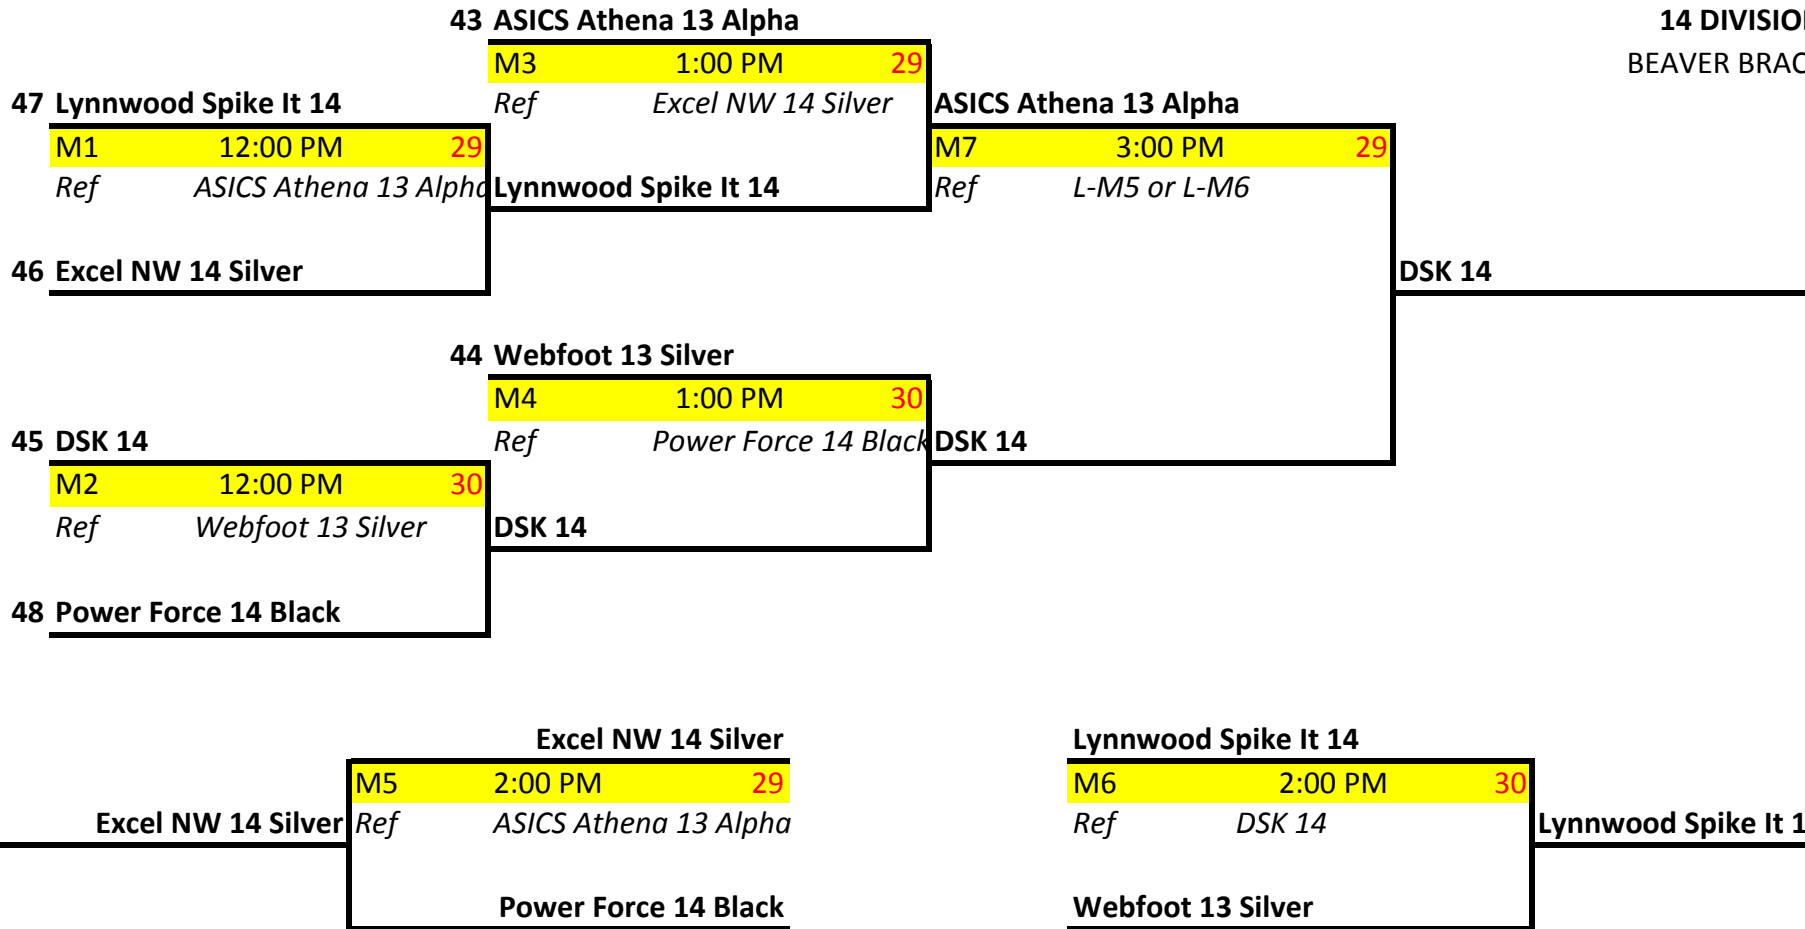

M5 2:00 PM 16

Ref Spanaway Power Surge 14 Black

North Pacific Juniors 14 Black

OJVA 14 White

Rimrock 14 Black

M6 2:00 PM 17

Ref Lake Tapps 14 Orange

Mid Valley 14 Black

Mid Valley 14 Black

**14 DIVISION
BRONZE BRACKET**

**14 DIVISION
DIAMOND BRACKET**

14 DIVISION
CORVALLIS BRACKET

14 DIVISION
WILLAMETTE BRACKET

**14 DIVISION
CASCADE BRACKET**

14 DIVISION
CHINOOK BRACKET

14 DIVISION
DESCHUTES BRACKET

14 DIVISION
COLUMBIA BRACKET

14 DIVISION
PACIFIC BRACKET

67 YVBA 14 Blue

M1 8:00 AM 35

Mid Valley 13 Silver

69 Mid Valley 13 Silver

68 Webfoot 13 Green

M2 9:00 AM 35