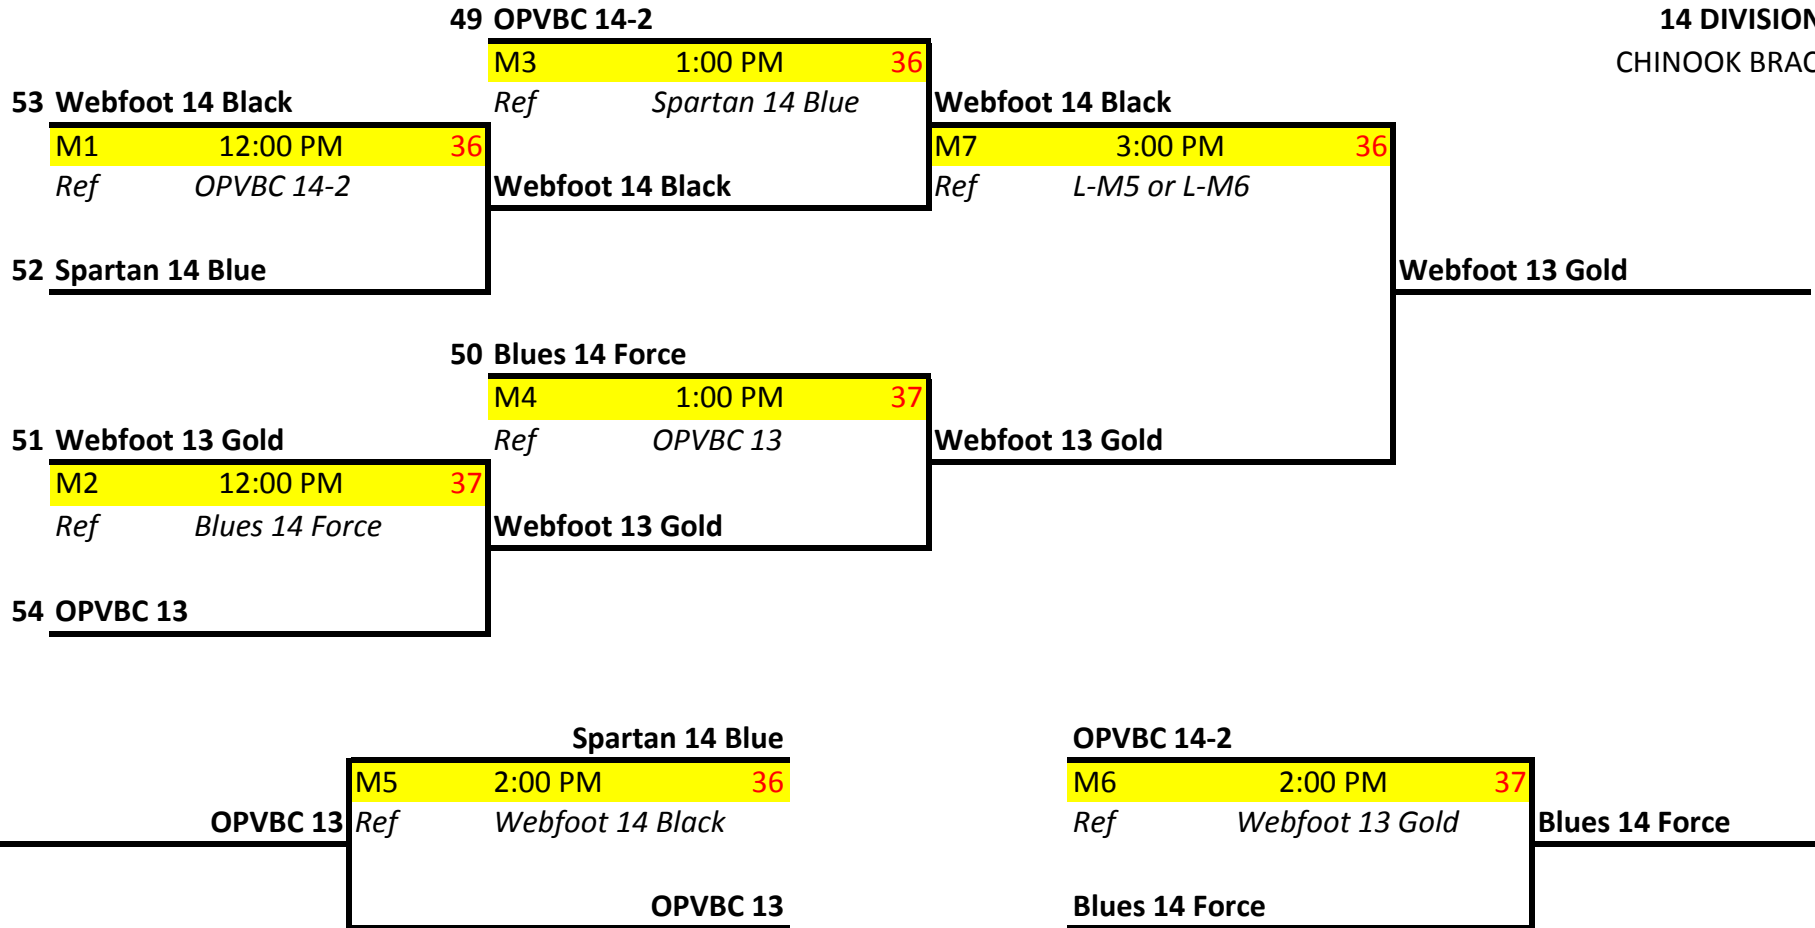

M5 2:00 PM 16

Ref Spanaway Power Surge 14 Black

North Pacific Juniors 14 Black

OJVA 14 White

Rimrock 14 Black

M6 2:00 PM 17

Ref Lake Tapps 14 Orange

Mid Valley 14 Black

Mid Valley 14 Black

**14 DIVISION
BRONZE BRACKET**

**14 DIVISION
DIAMOND BRACKET**

14 DIVISION
CORVALLIS BRACKET

14 DIVISION
WILLAMETTE BRACKET

**14 DIVISION
CASCADE BRACKET**

14 DIVISION
CHINOOK BRACKET

14 DIVISION
DESCHUTES BRACKET

14 DIVISION
COLUMBIA BRACKET

14 DIVISION
PACIFIC BRACKET

67 YVBA 14 Blue

M1 8:00 AM 35

Mid Valley 13 Silver

69 Mid Valley 13 Silver

68 Webfoot 13 Green

M2 9:00 AM 35