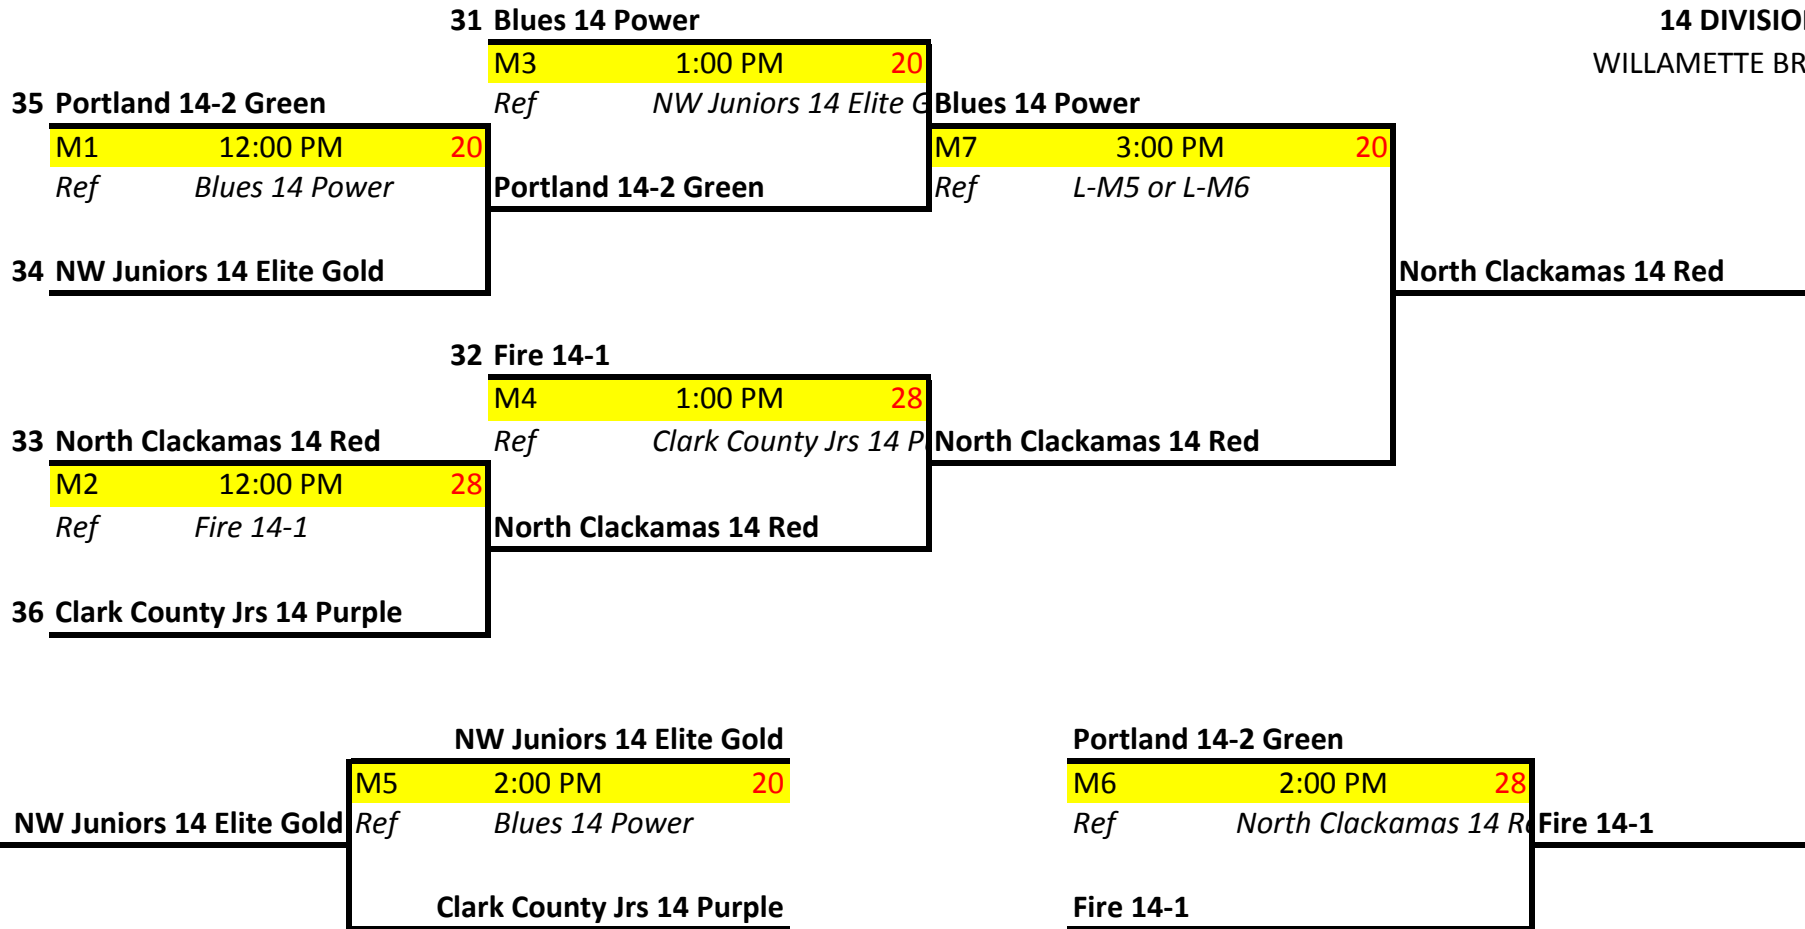

M5 2:00 PM 16

Ref Spanaway Power Surge 14 Black

North Pacific Juniors 14 Black

OJVA 14 White

Rimrock 14 Black

M6 2:00 PM 17

Ref Lake Tapps 14 Orange

Mid Valley 14 Black

Mid Valley 14 Black

**14 DIVISION
BRONZE BRACKET**

**14 DIVISION
DIAMOND BRACKET**

14 DIVISION
CORVALLIS BRACKET

14 DIVISION
WILLAMETTE BRACKET

**14 DIVISION
CASCADE BRACKET**

14 DIVISION
CHINOOK BRACKET

14 DIVISION
DESCHUTES BRACKET

14 DIVISION
COLUMBIA BRACKET

14 DIVISION
PACIFIC BRACKET

67 YVBA 14 Blue

M1 8:00 AM 35

Mid Valley 13 Silver

69 Mid Valley 13 Silver

68 Webfoot 13 Green

M2 9:00 AM 35