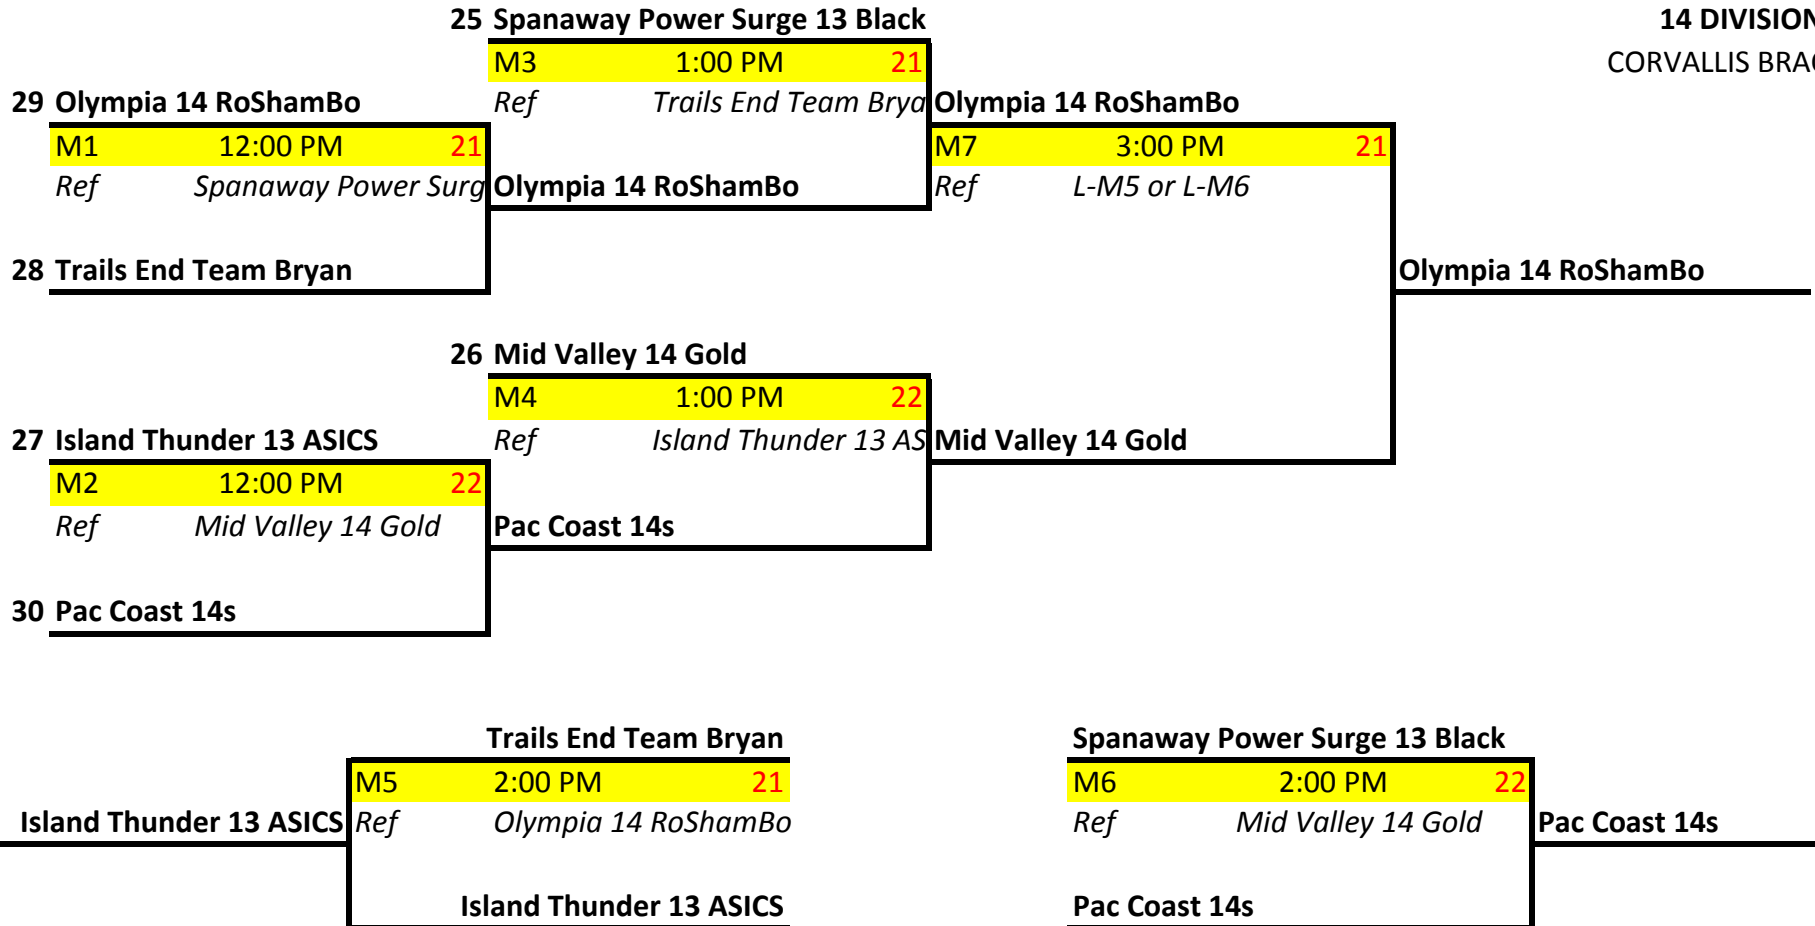

M5 2:00 PM 16

Ref Spanaway Power Surge 14 Black

North Pacific Juniors 14 Black

OJVA 14 White

Rimrock 14 Black

M6 2:00 PM 17

Ref Lake Tapps 14 Orange

Mid Valley 14 Black

Mid Valley 14 Black

**14 DIVISION
BRONZE BRACKET**

**14 DIVISION
DIAMOND BRACKET**

14 DIVISION
CORVALLIS BRACKET

14 DIVISION
WILLAMETTE BRACKET

**14 DIVISION
CASCADE BRACKET**

14 DIVISION
CHINOOK BRACKET

14 DIVISION
DESCHUTES BRACKET

14 DIVISION
COLUMBIA BRACKET

14 DIVISION
PACIFIC BRACKET

67 YVBA 14 Blue

M1 8:00 AM 35

Mid Valley 13 Silver

69 Mid Valley 13 Silver

68 Webfoot 13 Green

M2 9:00 AM 35