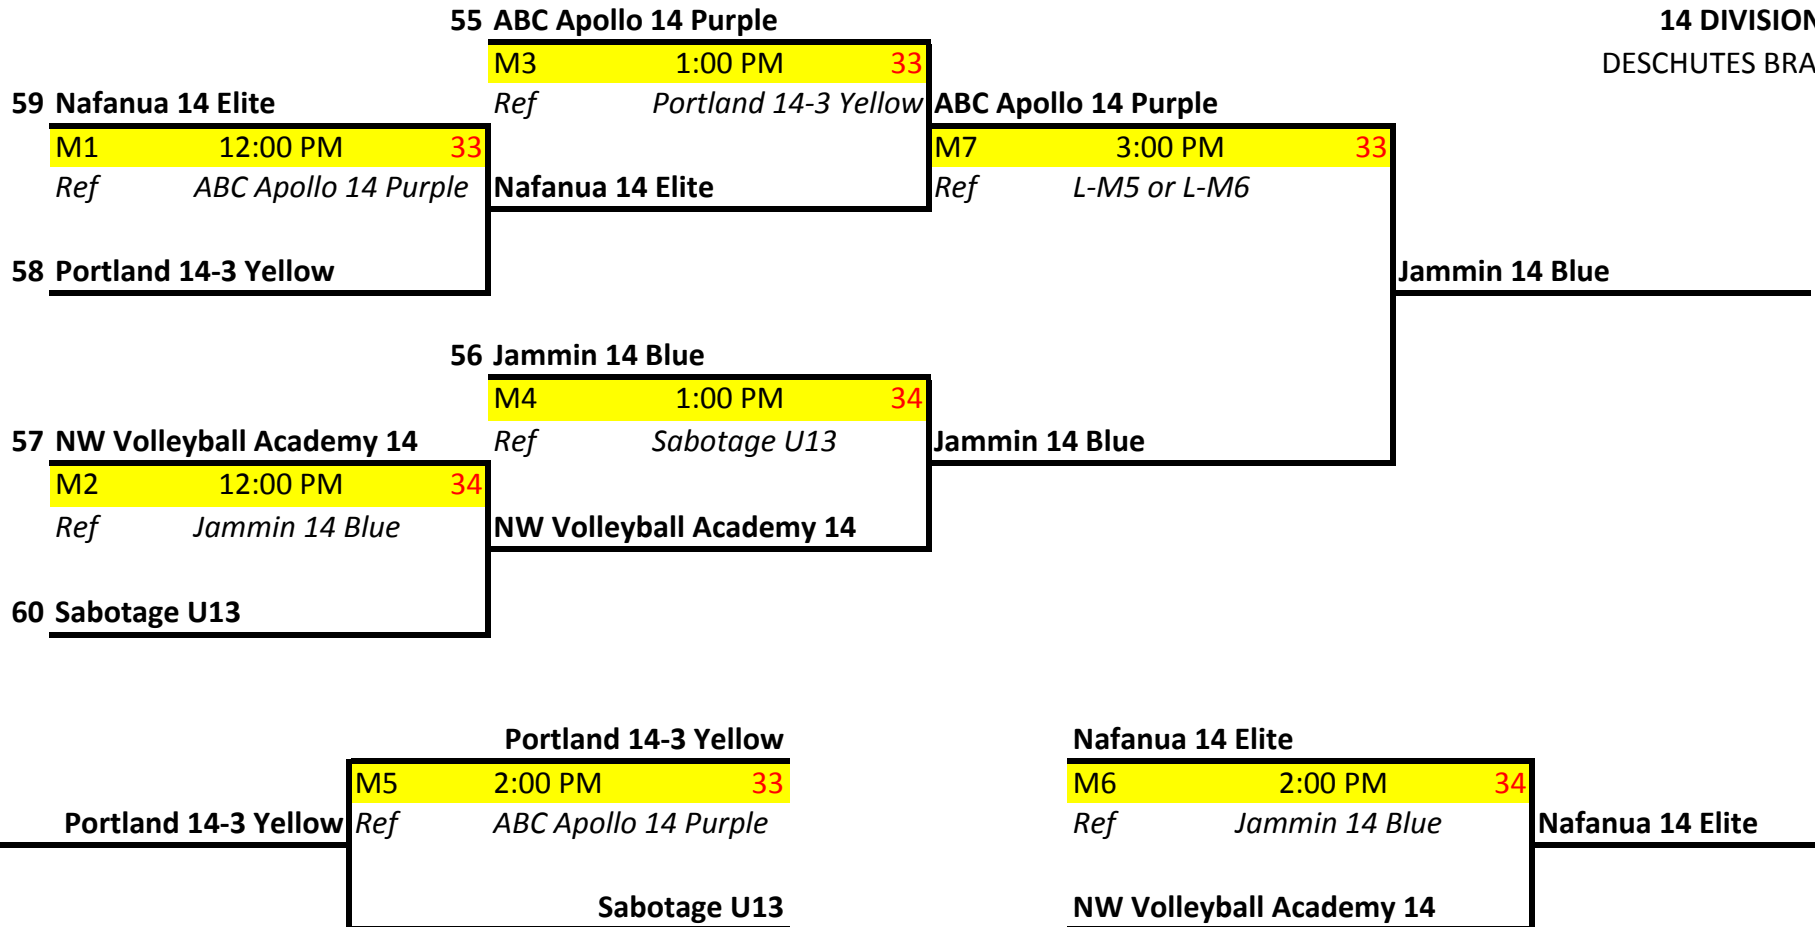

Ref OJVA 14 White

9 OJVA 14 White

M2 12:00 PM 17

Ref Lake Tapps 14 Orange

Lake Tapps 14 Orange

Mid Valley 14 Black

12 Mid Valley 14 Black

North Pacific Juniors 14 Black

M5 2:00 PM 16

Ref Spanaway Power Surge 14 Black

North Pacific Juniors 14 Black

OJVA 14 White

Rimrock 14 Black

M6 2:00 PM 17

Ref Lake Tapps 14 Orange

Mid Valley 14 Black

Mid Valley 14 Black

**14 DIVISION
BRONZE BRACKET**

**14 DIVISION
DIAMOND BRACKET**

14 DIVISION
CORVALLIS BRACKET

14 DIVISION
WILLAMETTE BRACKET

**14 DIVISION
CASCADE BRACKET**

14 DIVISION
CHINOOK BRACKET

14 DIVISION
DESCHUTES BRACKET

14 DIVISION
COLUMBIA BRACKET

14 DIVISION
PACIFIC BRACKET

67 YVBA 14 Blue

M1 8:00 AM 35

Mid Valley 13 Silver

69 Mid Valley 13 Silver

68 Webfoot 13 Green

M2 9:00 AM 35