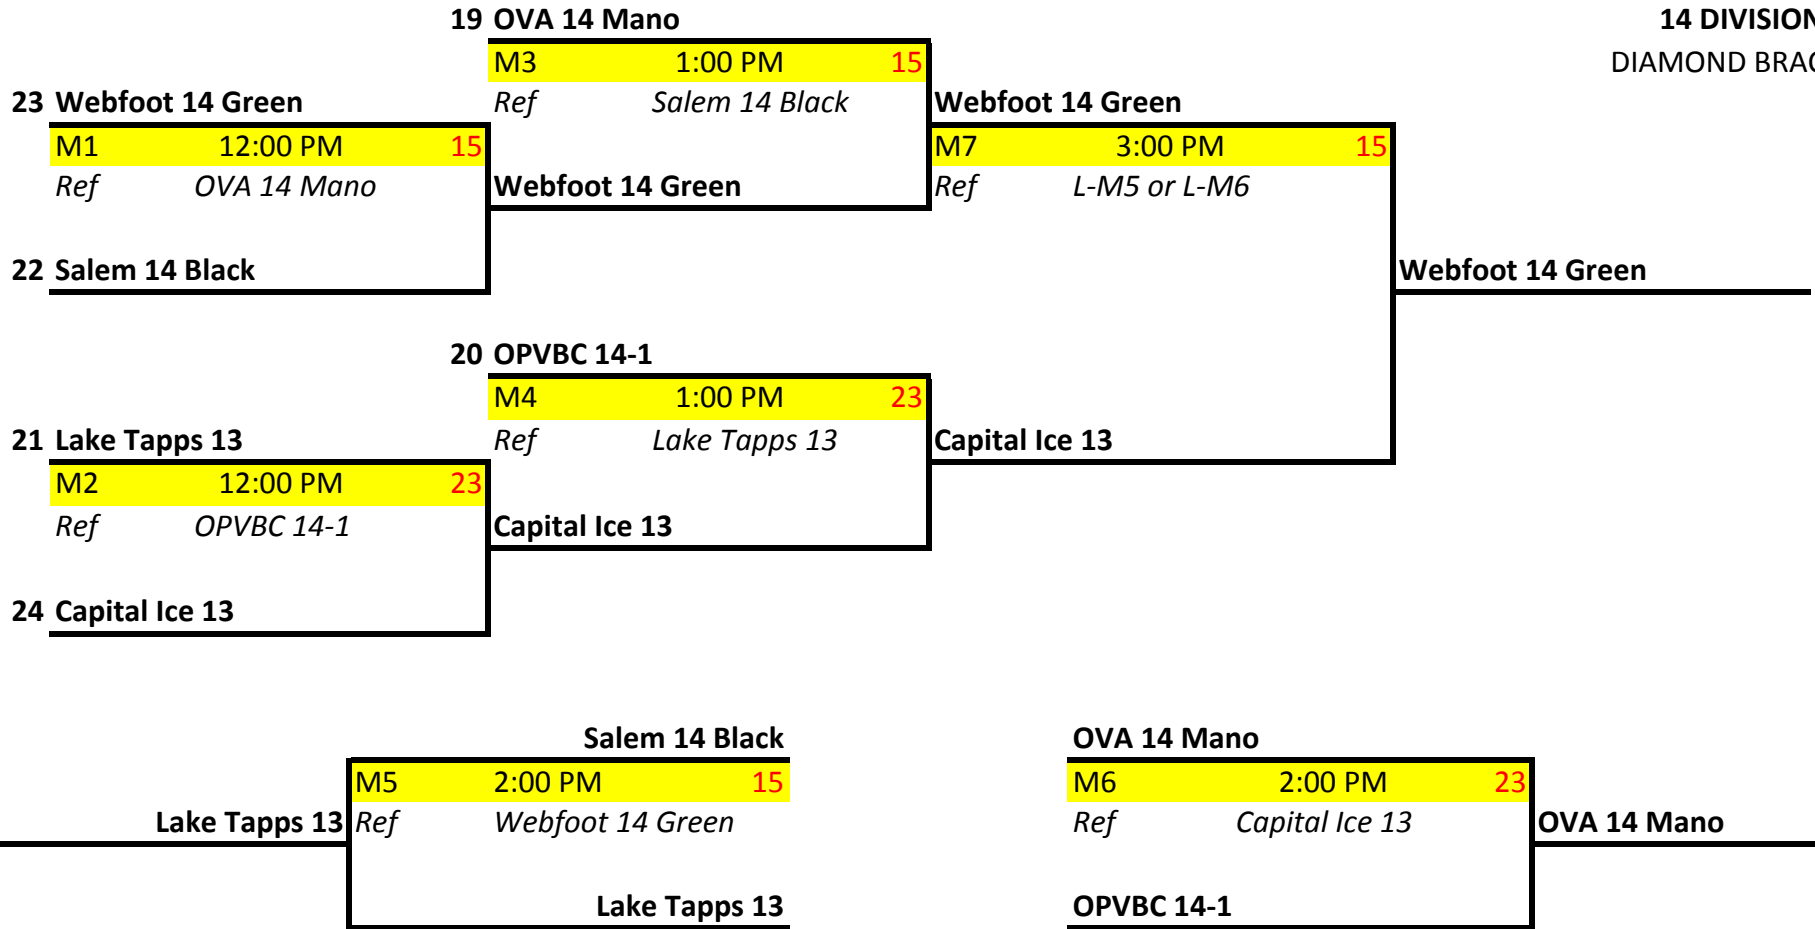

Ref OJVA 14 White

9 OJVA 14 White

M2 12:00 PM 17

Ref Lake Tapps 14 Orange

Lake Tapps 14 Orange

Mid Valley 14 Black

12 Mid Valley 14 Black

North Pacific Juniors 14 Black

M5 2:00 PM 16

Ref Spanaway Power Surge 14 Black

North Pacific Juniors 14 Black

OJVA 14 White

Rimrock 14 Black

M6 2:00 PM 17

Ref Lake Tapps 14 Orange

Mid Valley 14 Black

Mid Valley 14 Black

**14 DIVISION
BRONZE BRACKET**

**14 DIVISION
DIAMOND BRACKET**

14 DIVISION
CORVALLIS BRACKET

14 DIVISION
WILLAMETTE BRACKET

**14 DIVISION
CASCADE BRACKET**

14 DIVISION
CHINOOK BRACKET

14 DIVISION
DESCHUTES BRACKET