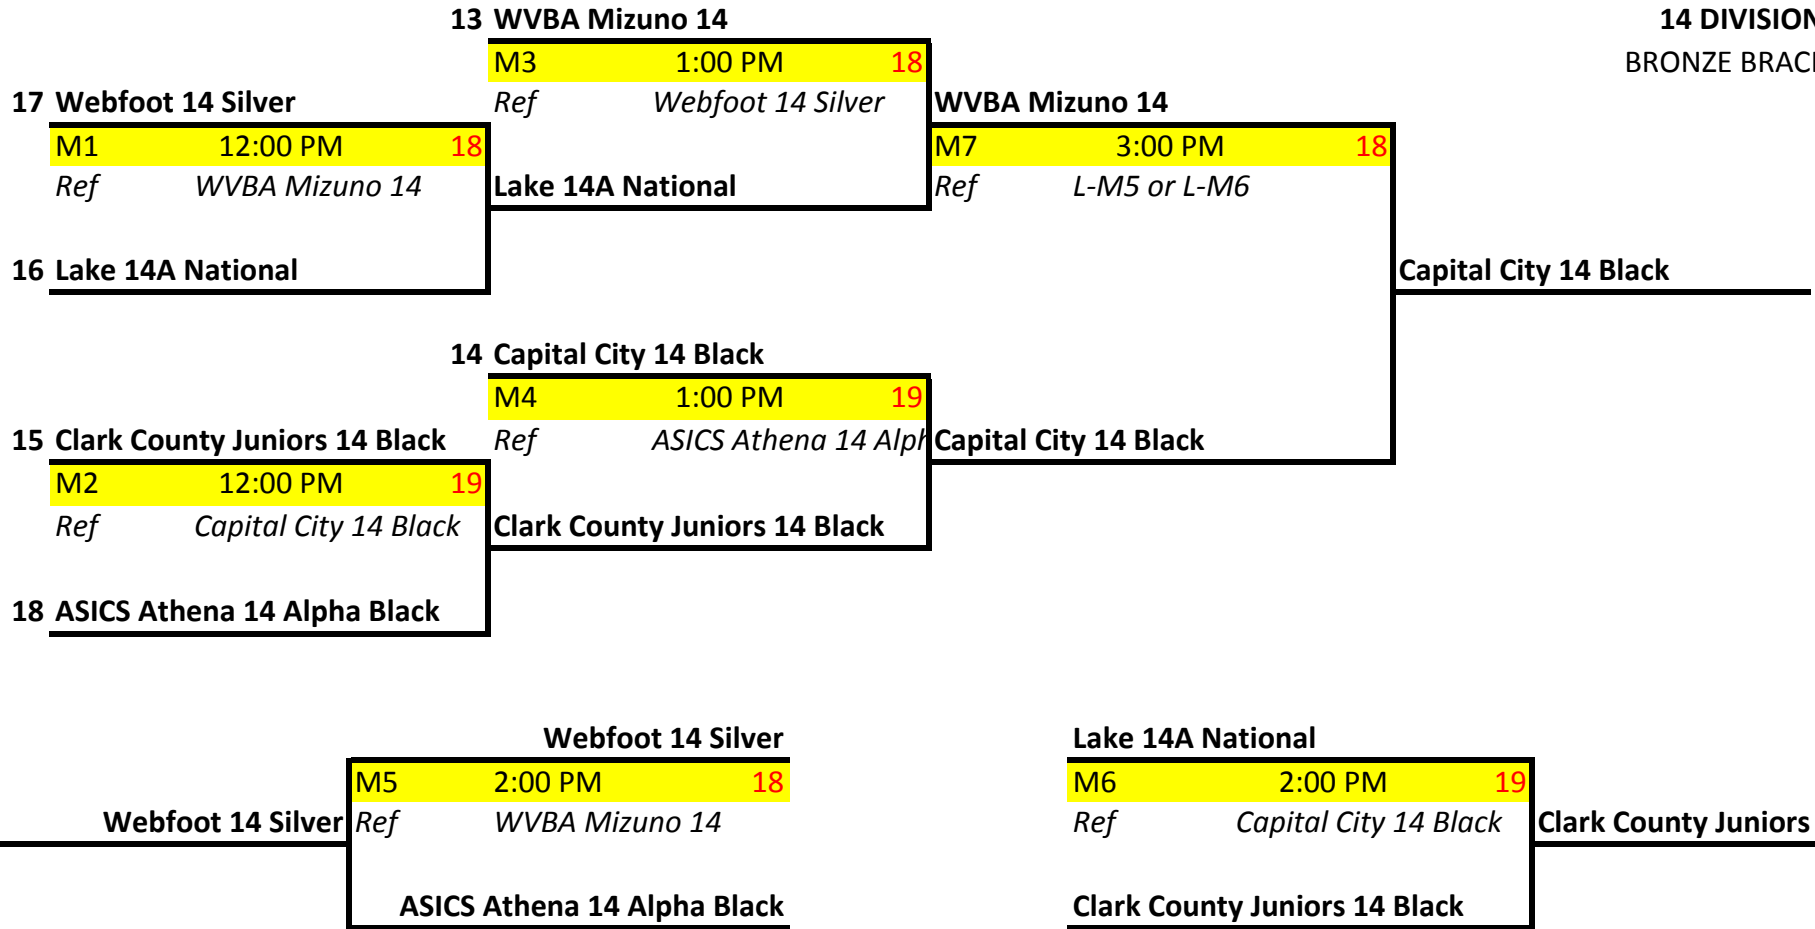

Ref OJVA 14 White

9 OJVA 14 White

M2 12:00 PM 17

Ref Lake Tapps 14 Orange

Lake Tapps 14 Orange

Mid Valley 14 Black

12 Mid Valley 14 Black

North Pacific Juniors 14 Black

M5 2:00 PM 16

Ref Spanaway Power Surge 14 Black

North Pacific Juniors 14 Black

OJVA 14 White

Rimrock 14 Black

M6 2:00 PM 17

Ref Lake Tapps 14 Orange

Mid Valley 14 Black

Mid Valley 14 Black

**14 DIVISION
BRONZE BRACKET**

**14 DIVISION
DIAMOND BRACKET**

14 DIVISION
CORVALLIS BRACKET

14 DIVISION
WILLAMETTE BRACKET

**14 DIVISION
CASCADE BRACKET**

14 DIVISION
CHINOOK BRACKET

14 DIVISION
DESCHUTES BRACKET

14 DIVISION
COLUMBIA BRACKET

14 DIVISION
PACIFIC BRACKET

67 YVBA 14 Blue

M1 8:00 AM 35

Mid Valley 13 Silver

69 Mid Valley 13 Silver

68 Webfoot 13 Green

M2 9:00 AM 35