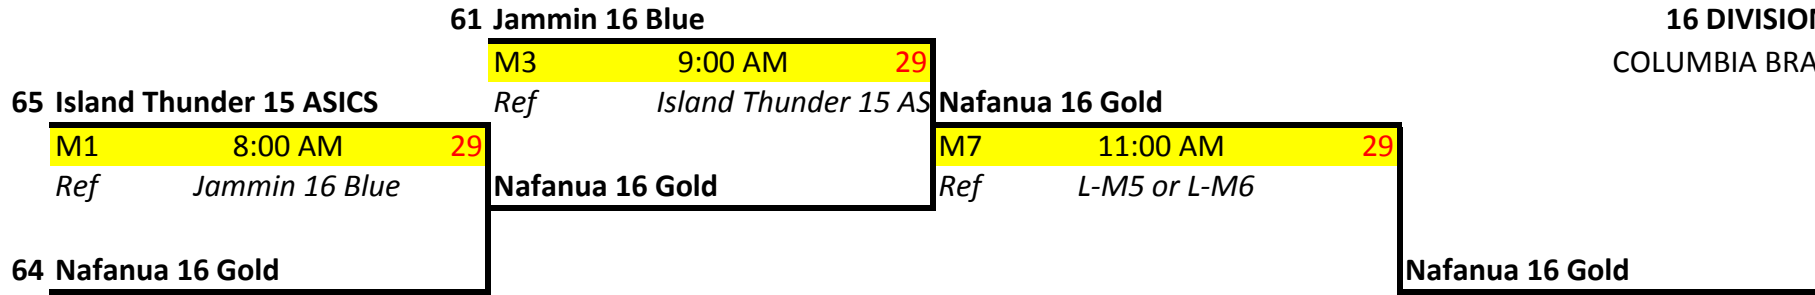

Ref ABC Apollo 16

Sabotage U16 Blue

Sabotage U16 Blue

16 DIVISION
DESCHUTES BRACKET

16 DIVISION
COLUMBIA BRACKET

67 OPVBC 16-2

M3 9:00 AM 26

Ref Space Needle 15 Theresa