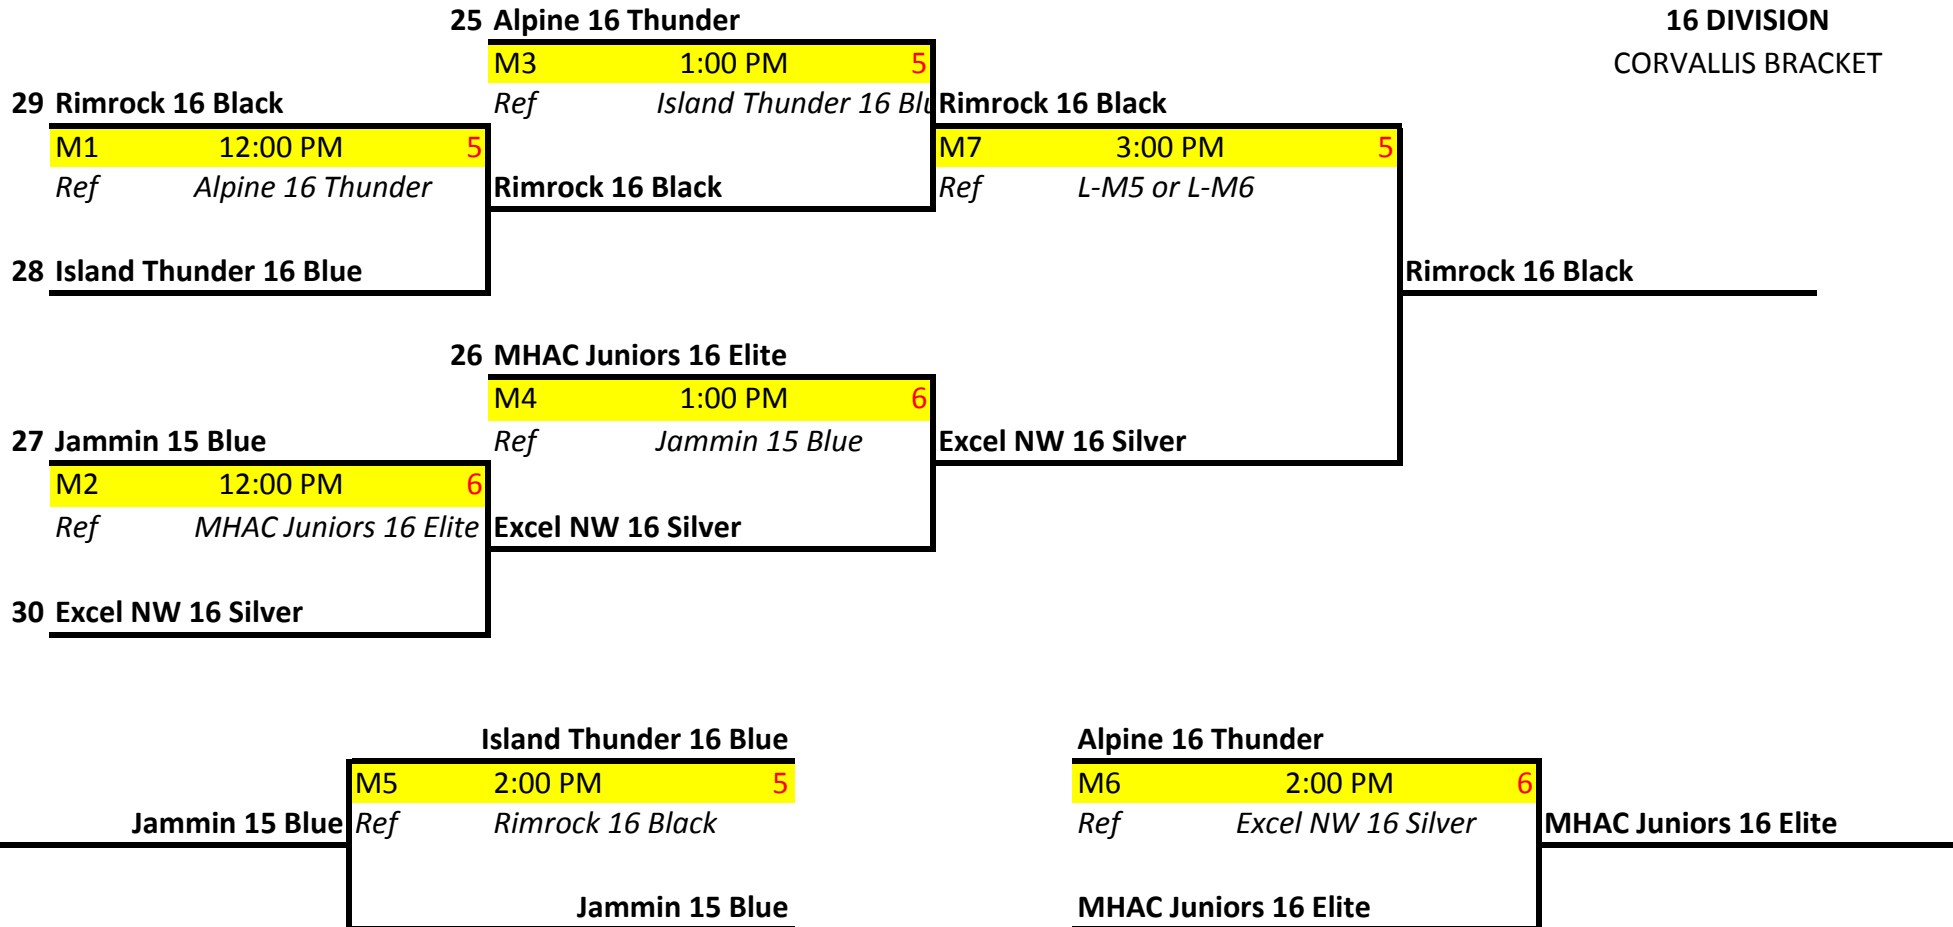

16 DIVISION
CORVALLIS BRACKET