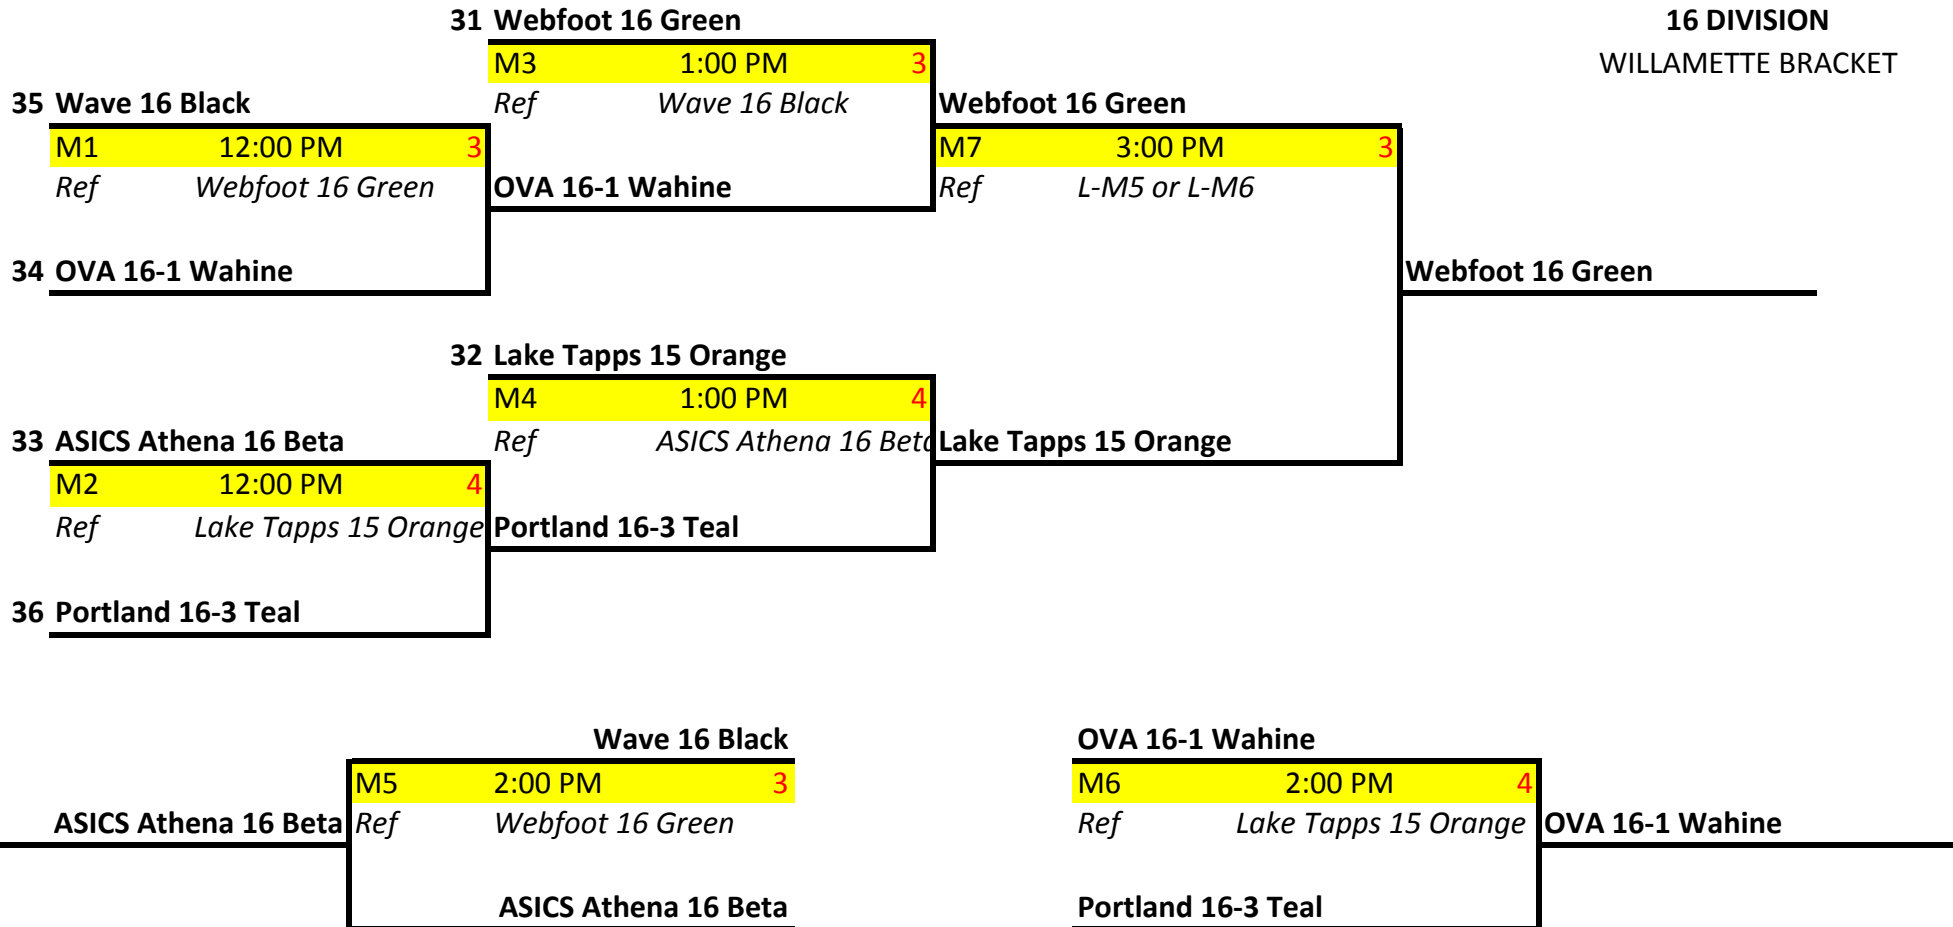

M6 2:00 PM 8
Ref Portland 16-2 White

OPVBC 15 Synergy

Bulldog 16-1

16 DIVISION
CORVALLIS BRACKET

16 DIVISION
CASCADE BRACKET

37 Pac Coast 16 Silver

M3 1:00 PM 1

Ref North Pacific Juniors