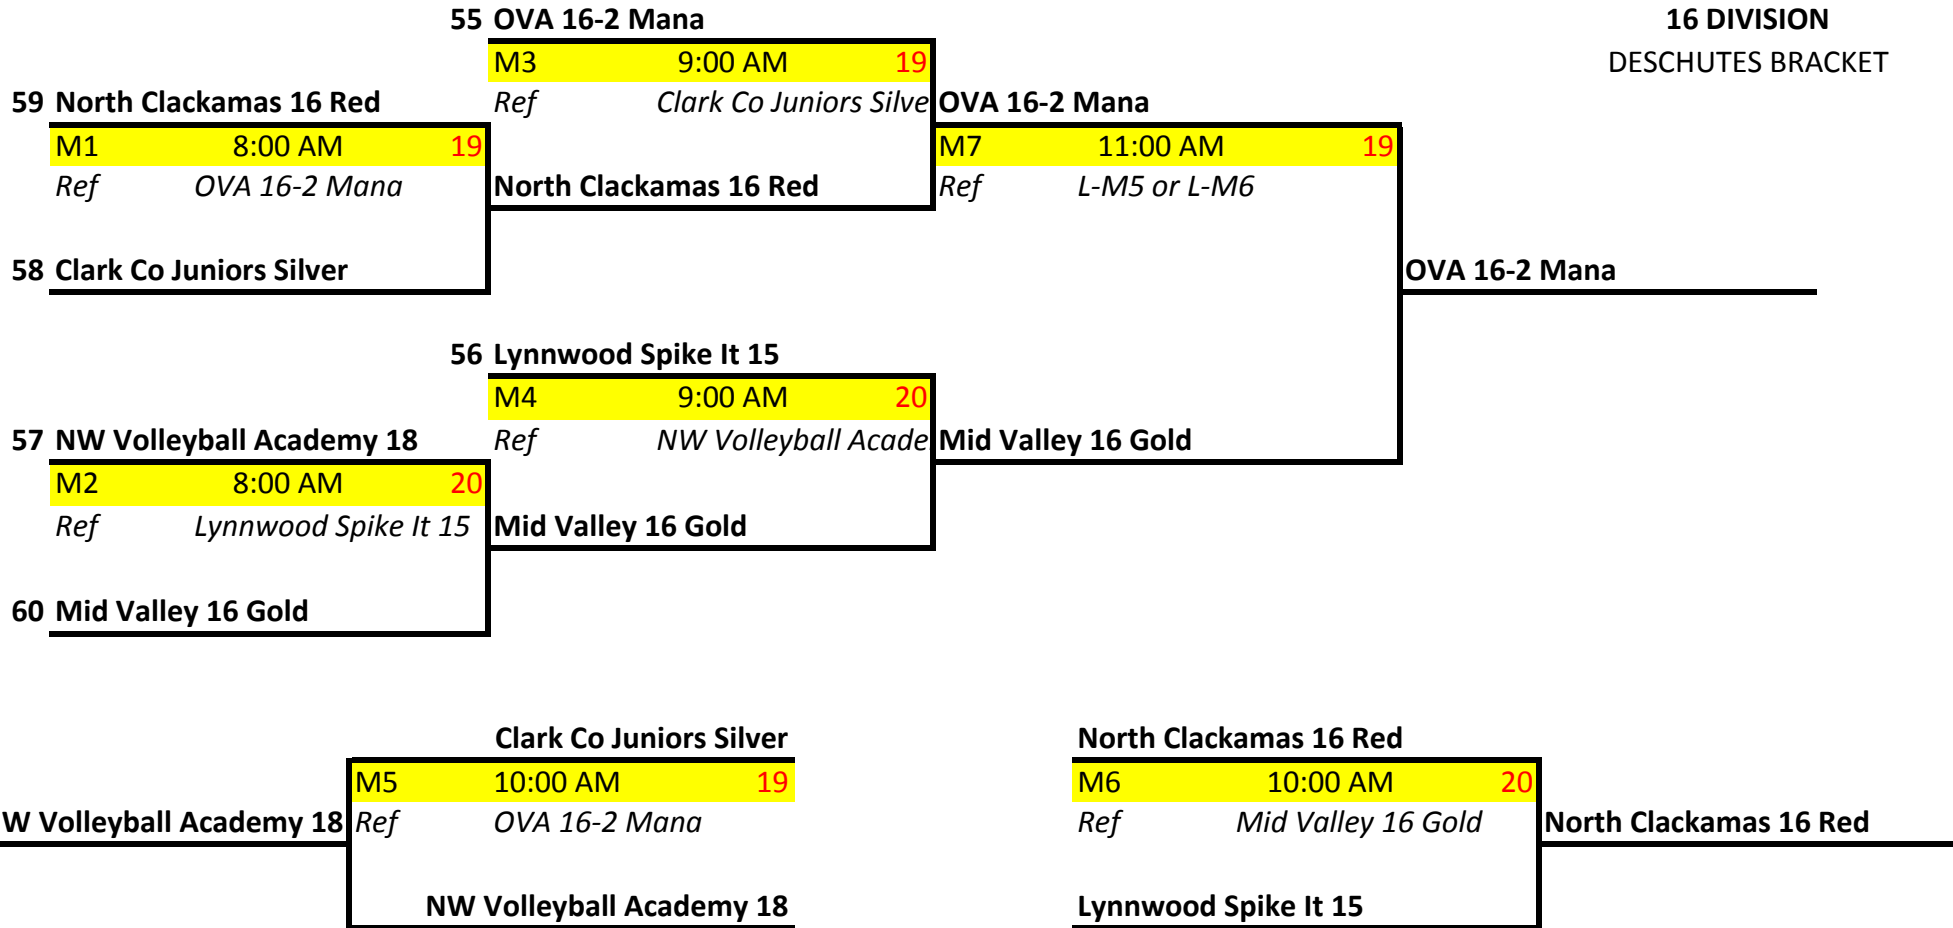

50 ABC Apollo 16

M4 9:00 AM 34

Ref Lynnwood Spike It 16

51 Lynnwood Spike It 16

M2 8:00 AM 34

Ref ABC Apollo 16

ABC Apollo 16

Sabotage U16 Blue

54 Sabotage U16 Blue

Pacific Coast 15 Blue

M5 10:00 AM 33

Ref Clark County Jrs 16 Purple

Pacific Coast 15 Blue

Lynnwood Spike It 16

NW Juniors 16 Elite Gold

M6 10:00 AM 34

Ref ABC Apollo 16

Sabotage U16 Blue

Sabotage U16 Blue

16 DIVISION
DESCHUTES BRACKET

16 DIVISION
COLUMBIA BRACKET

67 OPVBC 16-2

M3 9:00 AM 26

Ref Space Needle 15 Theresa