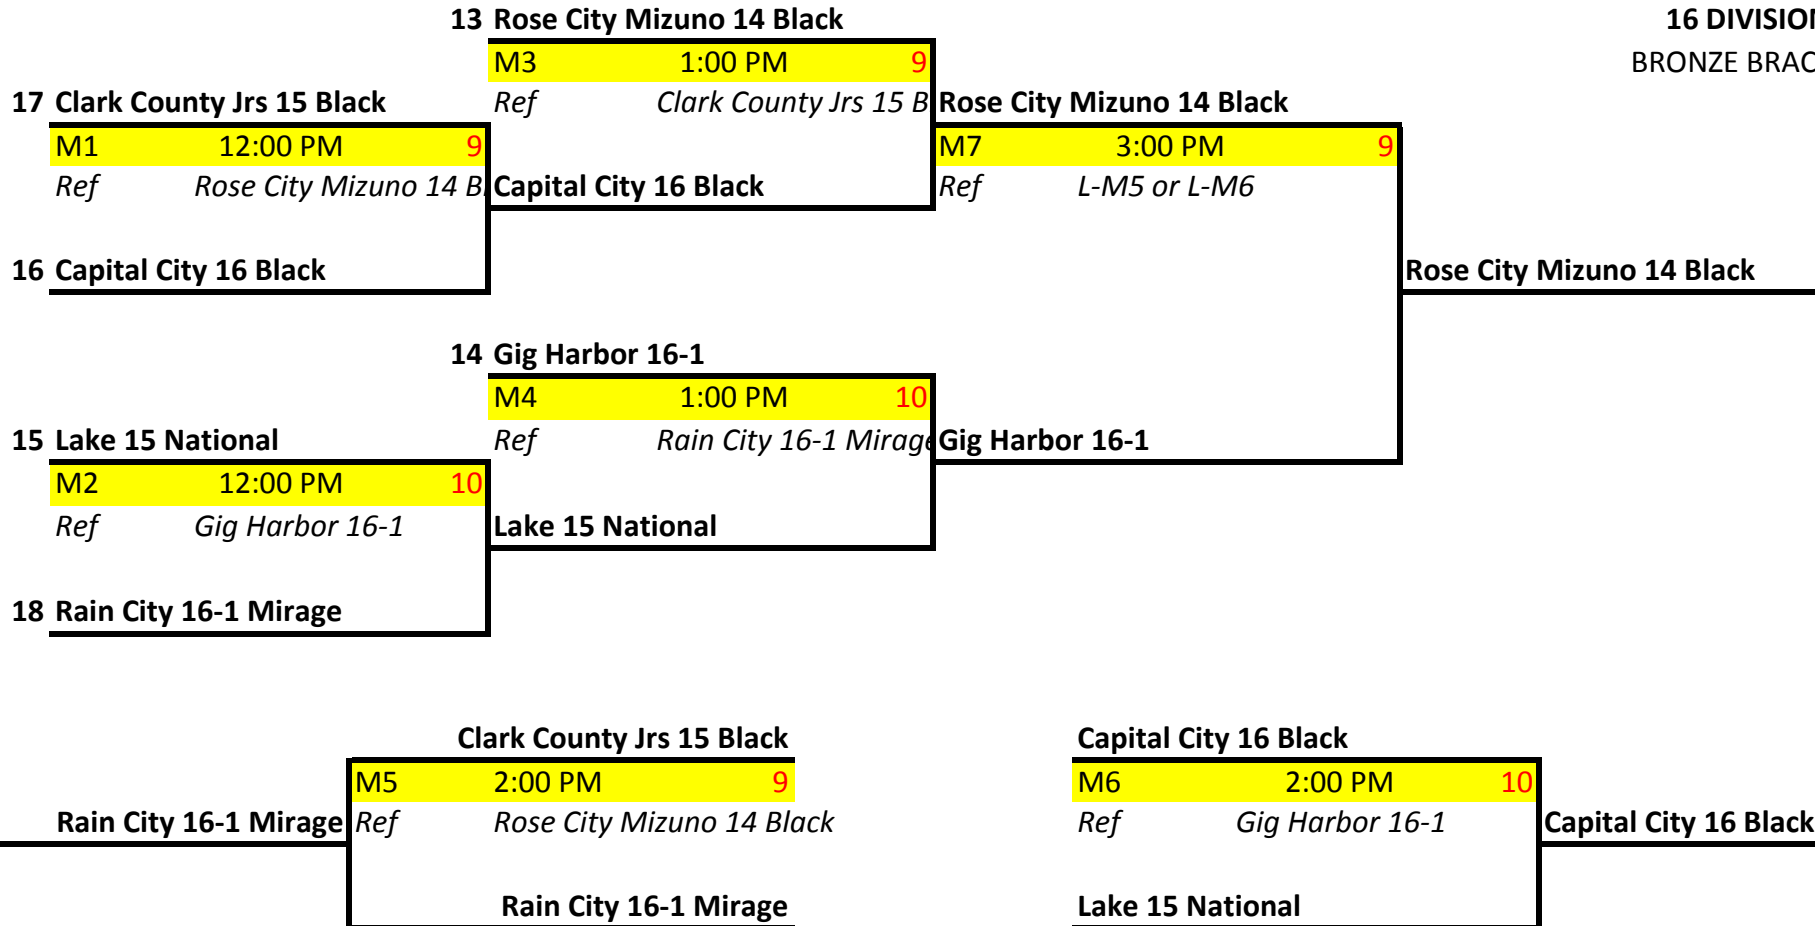

16 DIVISION
BRONZE BRACKET